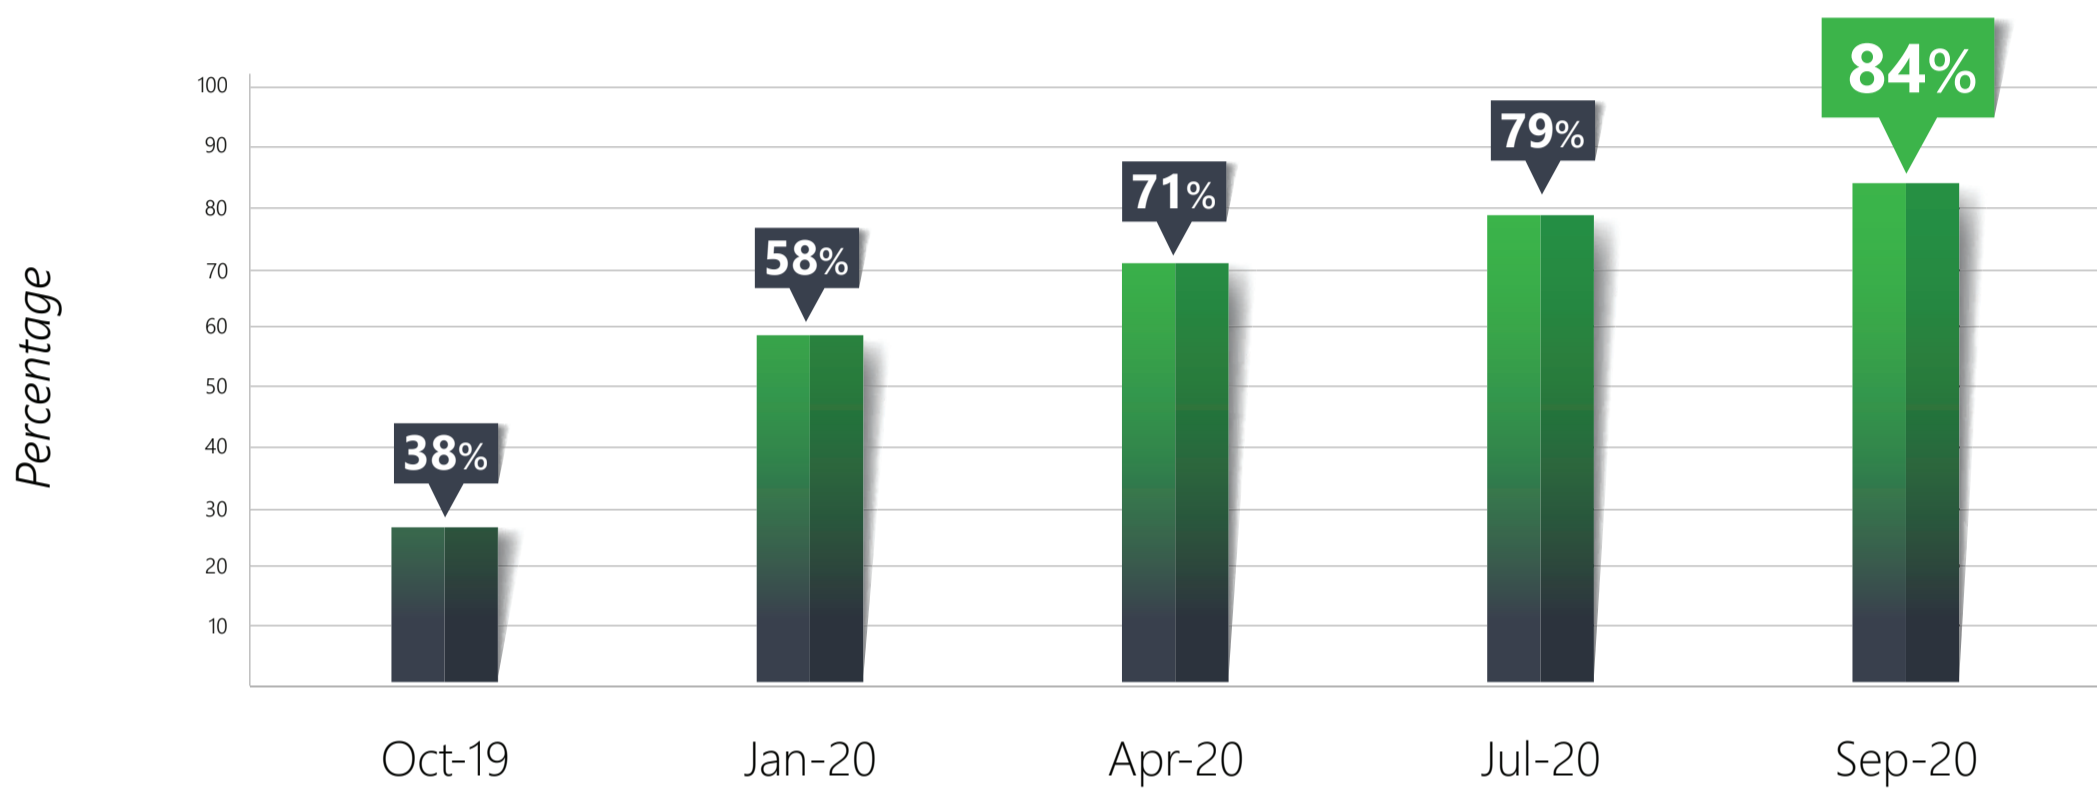

Compliance Score Doubled

for one of India's leading e-commerce company.

Are your processes *Enabling or Hindering* your vendors to achieve 100% compliance?

The perfect compliance eco-system for your vendors. S.E.A.L Engine is first of its kind AI & Machine Learning driven audit platform in India, enabling compliance at a click.